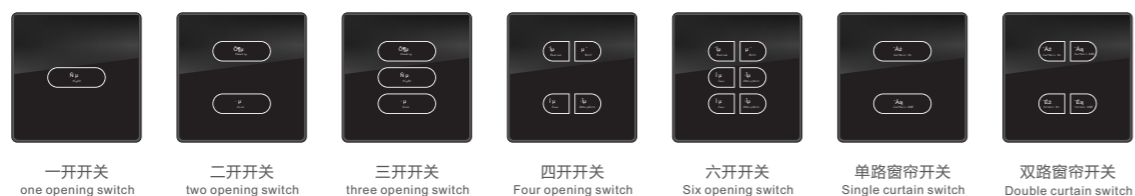

椭圆型轻触开关 Elliptical light touch switch